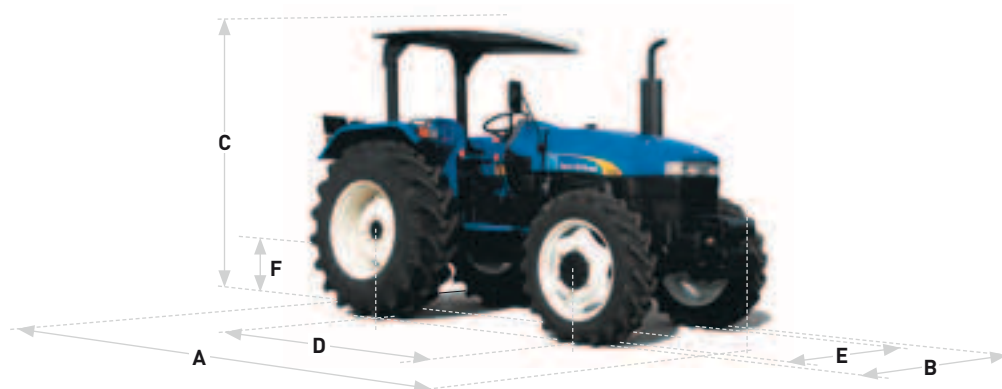

● Standard ○ Optional

Visit our website:
www.newholland.com
Send us an e-mail:
africa.topservice@newholland.com
middleEast.topservice@newholland.com